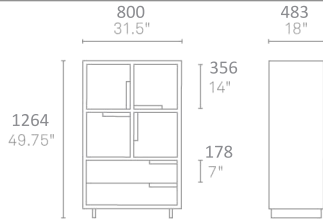

### MODU-LICIOUS #6

MD1-MD6000-MA  
MD1-MD6000-GO  
MD1-MD6000-WL

MAPLE  
GRAPHITE-ON-OAK  
WALNUT

MAPLE

GRAPHITE-ON-OAK

WALNUT

WHITE

GREY BLUE