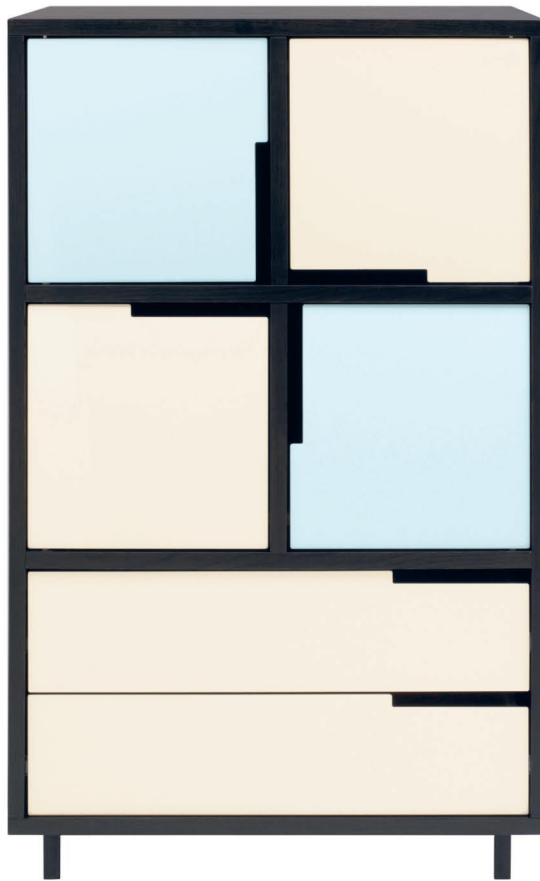

## MODU-LICIOUS #6

Drawers and doors are your canvas with the award-winning Modu-licious series. Hardwood veneers are available in maple, graphite-on-oak, and walnut. Powder-coated doors and drawer fronts are available in white, grey blue, FLW red, ivory, slate, off-white, and robin's egg blue. Drawers have ball bearing slides.

### MODU-LICIOUS #6

MD1-MD6000-MA  
MD1-MD6000-GO  
MD1-MD6000-WL

MAPLE  
GRAPHITE-ON-OAK  
WALNUT

MAPLE

GRAPHITE-ON-OAK

WALNUT

WHITE

GREY BLUE

FLW RED

IVORY

SLATE

OFF-WHITE

ROBIN'S EGG BLUE